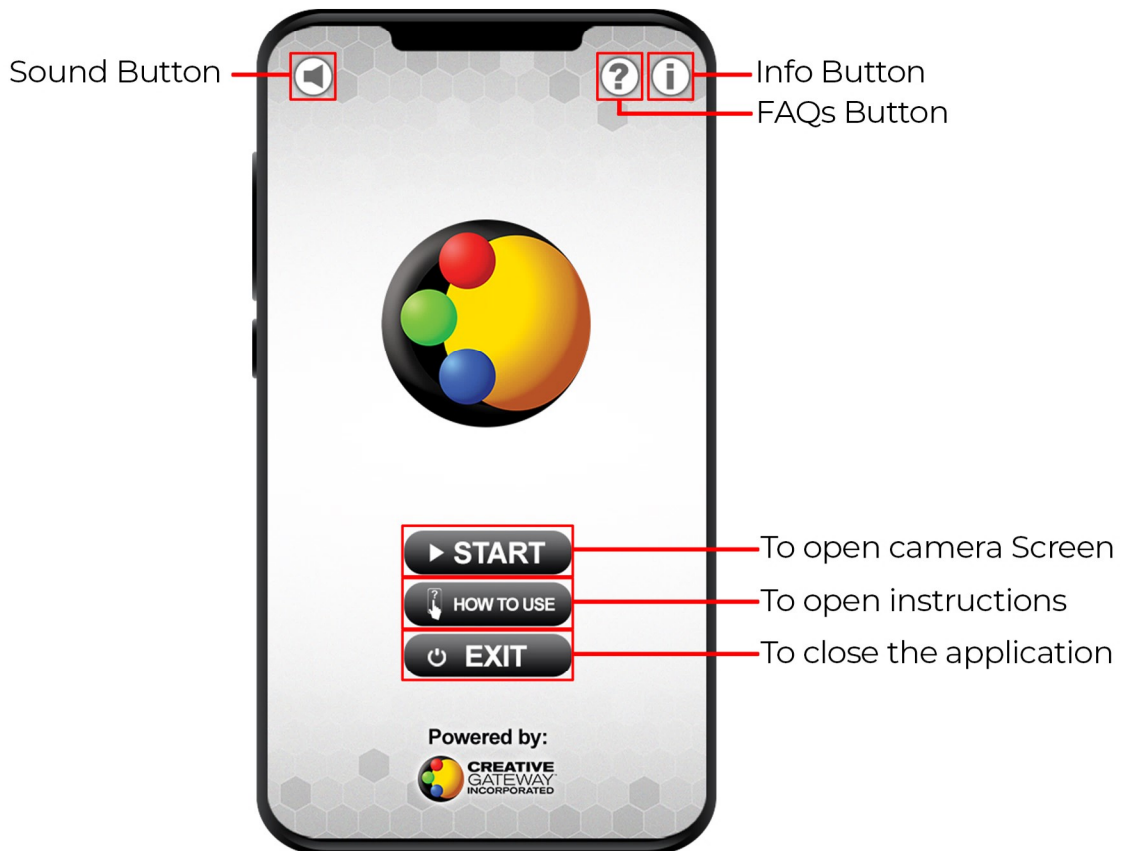

CREATIVE GATEWAY INC. AUGMENTED REALITY APP

USER MANUAL GUIDE

Installation Instruction	page 1
How the AR Works	page 2
How the AR Camera Works	page 3

INSTALLATION INSTRUCTION

Download and Install the CGI AUGMENTED REALITY APP here:
<https://play.google.com/store/apps/details?id=com.CGI.CGIARV1>

HOW THE AR WORKS

Run the CGI AR APP.

The App will proceed to **Loading Screen**

You will be directed to the app **Main Menu**

CGI AR APP Main Menu

HOW AR CAMERA SCREEN WORKS

Point the camera to the Image target to project image, GIF, and video