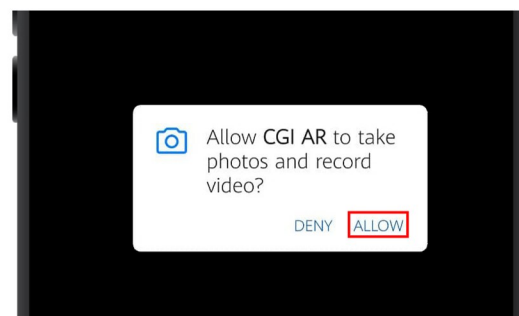

Running the CGI AR APP for the first time will ask for permissions.
Press **“Allow”** to make the CGI AR APP have access to the following:
Photos, media, other files on your devices. take photos and record video.