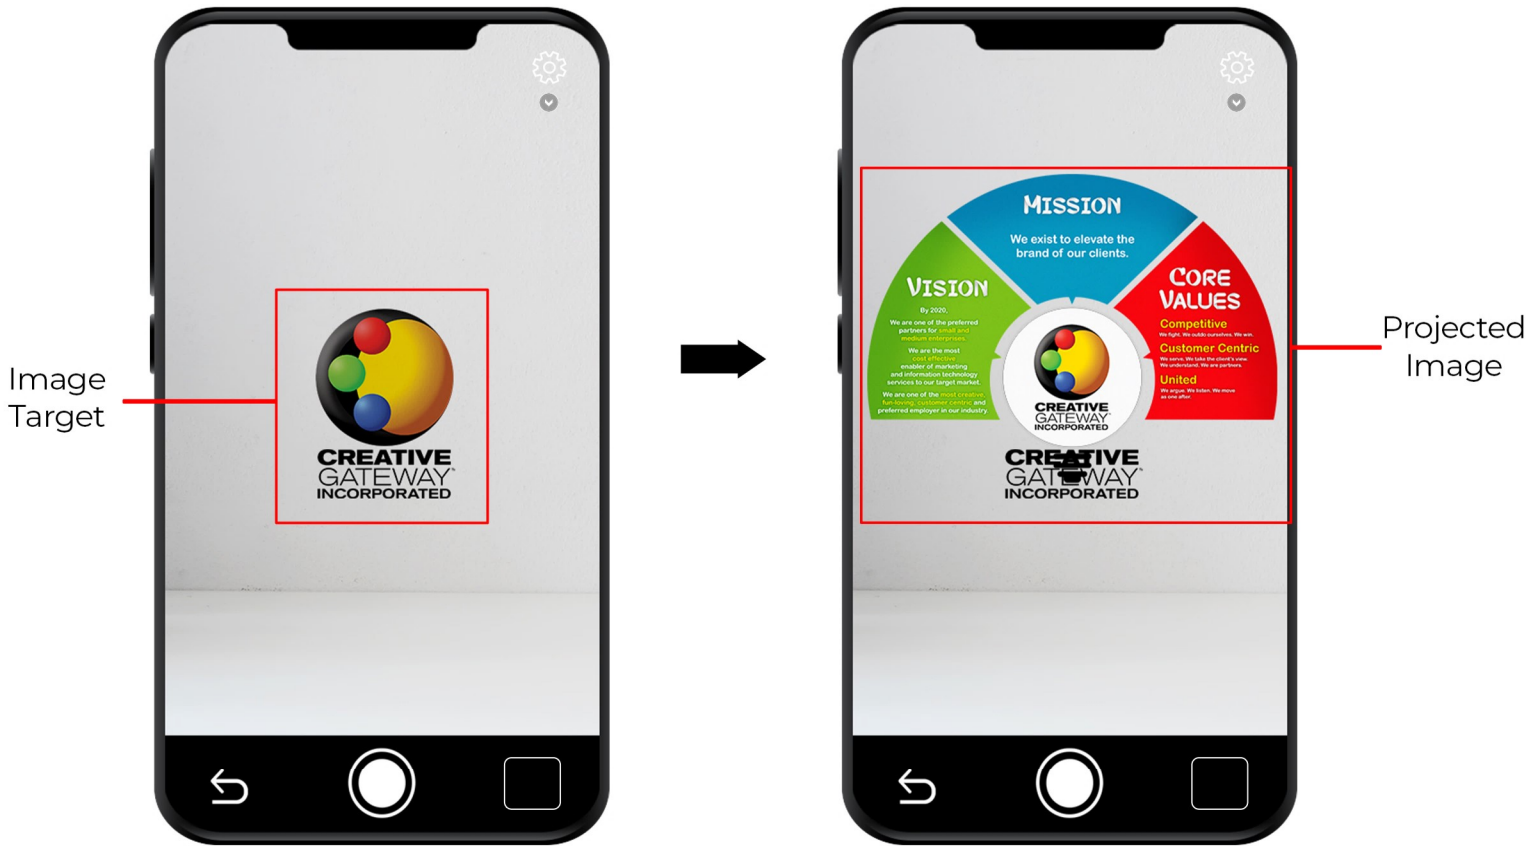

CREATIVE GATEWAY INC. AUGMENTED REALITY APP

USER MANUAL GUIDE

Installation Instruction	page 1
How the AR Works	page 2
How the AR Camera Works	page 3

INSTALLATION INSTRUCTION

Download and Install the CGI AUGMENTED REALITY APP here:
<https://play.google.com/store/apps/details?id=com.CGI.CGIARV1>

HOW THE AR WORKS

Run the CGI AR APP.

The App will proceed to **Loading Screen**

You will be directed to the app **Main Menu**

CGI AR APP Main Menu

HOW AR CAMERA SCREEN WORKS

Point the camera to the Image target to project image, GIF, and video