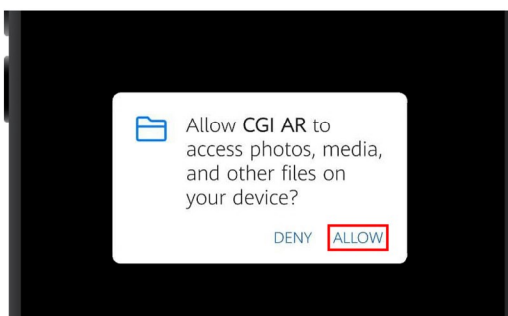

Running the CGI AR APP for the first time will ask for permissions.
Press **“Allow”** to make the CGI AR APP have access to the following:
Photos, media, other files on your devices. take photos and record video.